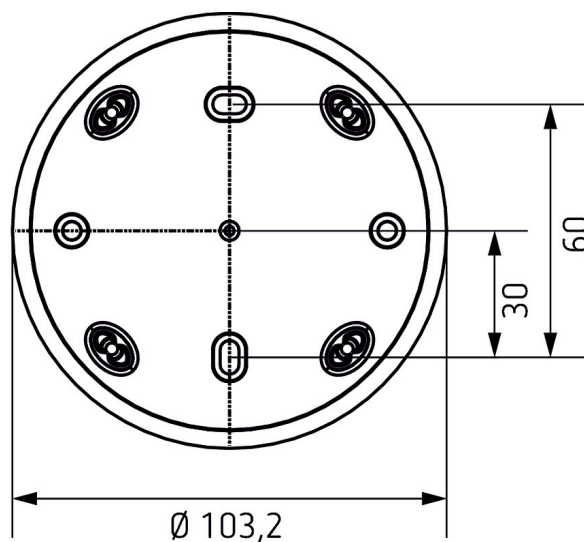

## Description

- Presence detector surface frame
- Suitable for thePrema KNX
- Colour: Pure white
- Additional colours available upon request

## Scale drawings

Subject to technical changes and misprints

additional information at: [www.theben.de/product/9070435](http://www.theben.de/product/9070435)

The load data are determined with exemplary selected illuminants and are therefore typical data due to the large number of available products.